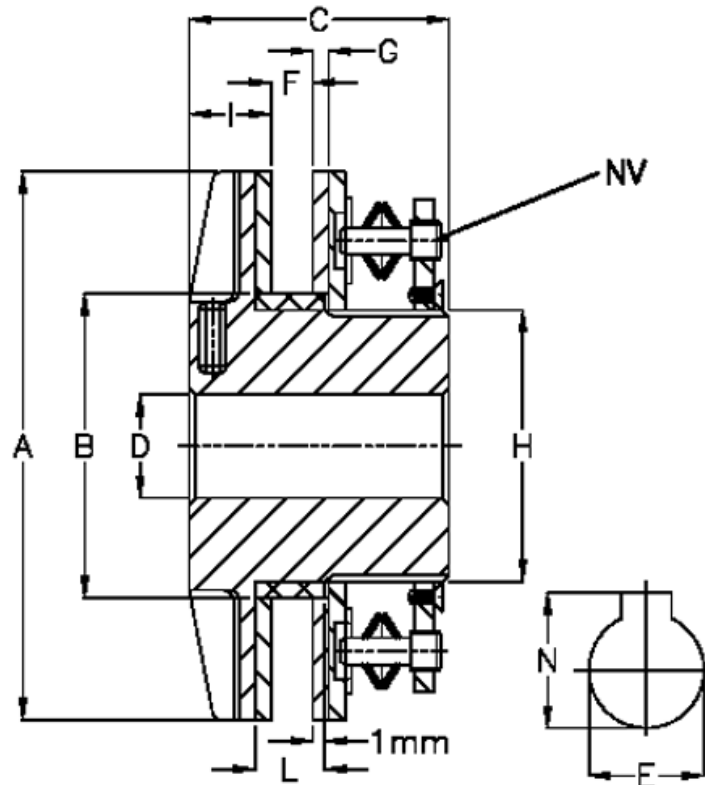

Article number: 4640006

Description: Securex torque limiter T 4000/200

Measures

A = 200	L	= 29
B = 120	Largest possible bore with slot according to DIN 6885/1, E max = 80	
C = 105	Largest possible bore with slot according to DIN 6885/1, N	= 85.4
D = 35	Largest possible bore with slot according to DIN 6885/3, E max = 80	
F = 25	Largest possible bore with slot according to DIN 6885/3, N	= 83.8
G = 5	Max torque Nm	= 4000
H = 110	Number of springs	= 24
I = 27	NV	= 10